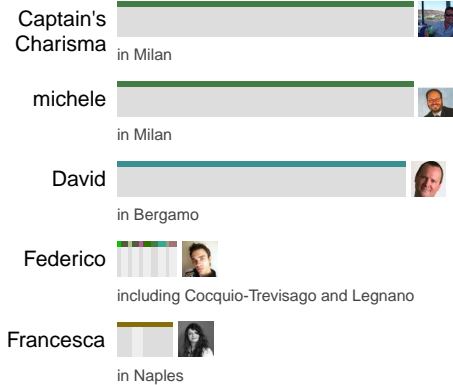

2008 Personal annual report for francesco mucio

You took 16 trips in 2008, which added up to 15,445 km or 4% of the distance to the moon.

In 2008, you mostly coincided with:

In 2008, you spent

You have 30 travellers in your network. They travelled a total of 628,425 km in 2008, and everyone on Dopplr travelled a total of 1331.4 million km or 8.9 AU in 2008: the approximate distance to Saturn from the Earth as of January 2009.

Your personal velocity for 2008 was 1.76 km/h, which is about the same as NASA's crawler.

The 5 most popular cities in your network are Milan, Rome, Foggia, Vibo Valentia and London.

The furthest distance you travelled was to Barcelona (1,867 km from Warsaw), which is the 12th most popular city on Dopplr. The shortest distance you travelled was to Parma (116 km from Milan), which is the 730th most popular city on Dopplr.

The Dopplr Raumzeitgeist: Where francesco has been

You spent the longest in Milan, Martin Andersson has a tip:
 Il Pomodoro: excellent Naples style pizza.
 See more on the city page for Milan on Dopplr.